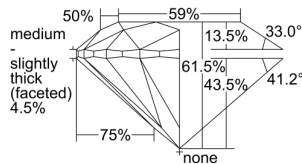

GIA®

FACSIMILE

GIA REPORT 7491925857

Verify this report at GIA.edu

GIA NATURAL DIAMOND DOSSIER®

July 15, 2024
GIA Report Number **7491925857**
Shape and Cutting Style ..... **Round Brilliant**
Measurements ..... **4.27 - 4.33 x 2.65 mm**

GRADING RESULTS

Carat Weight ..... **0.30 carat**
Color Grade ..... **G**
Clarity Grade **S11**
Cut Grade ..... **Excellent**

ADDITIONAL GRADING INFORMATION

Polish ..... **Excellent**
Symmetry ..... **Very Good**
Fluorescence ..... **None**
Clarity Characteristics..... **Crystal, Cloud**
Inscription(s): **GIA 7491925857**

PROPORTIONS

Profile to actual proportions

GRADING SCALES

GIA COLOR SCALE

COLORESS	D
	E
	F
	G
	H
	I
	J
NEAR COLORESS	K
	L
FAINT	M
	N
	O
	P
VERY LIGHT	Q
	R
	S
	T
	U
	V
	W
	X
	Y
LIGHT	Z

GIA CLARITY SCALE

FLAWLESS	INTERNAL FLAWLESS	
		FLAWLESS
VERY VERY SLIGHTLY INCLUDED	VVS₁	
	VVS₂	
VERY SLIGHTLY INCLUDED	VS₁	
	VS₂	
SLIGHTLY INCLUDED	SI₁	
	SI₂	
INCLUDED	I₁	
	I₂	
	I₃	

GIA CUT SCALE

EXCELLENT
VERY GOOD
GOOD
FAIR
POOR