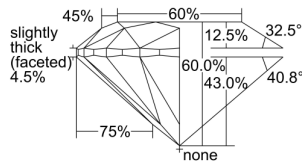

GIA®

FACSIMILE

GIA REPORT 7491873212

Verify this report at GIA.edu

GIA NATURAL DIAMOND DOSSIER®

July 11, 2024
GIA Report Number **7491873212**
Shape and Cutting Style ..... **Round Brilliant**
Measurements ..... **5.17 - 5.20 x 3.11 mm**

GRADING RESULTS

Carat Weight ..... **0.52 carat**
Color Grade ..... **D**
Clarity Grade **S11**
Cut Grade ..... **Excellent**

ADDITIONAL GRADING INFORMATION

Polish ..... **Excellent**
Symmetry ..... **Excellent**
Fluorescence ..... **Strong Blue**
Clarity Characteristics ..... **Crystal**
Inscription(s): **GIA 7491873212**

PROPORTIONS

Profile to actual proportions

GRADING SCALES

GIA COLOR SCALE	GIA CLARITY SCALE	GIA CUT SCALE	
D	FLAWLESS	EXCELLENT	
E	INTERNALLY FLAWLESS		
F		VVS₁	VERY GOOD
G	VVS₂		
H	VS₁	GOOD	
I	VS₂		
J	S1₁	FAIR	
K	S1₂		
L	I₁	POOR	
M	I₂		
N	I₃		
O			
P			
Q			
R			
S			
T			
U			
V			
W			
X			
Y			
Z