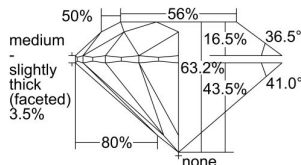

GIA®

FACSIMILE

GIA REPORT 7491767685

Verify this report at GIA.edu

GIA NATURAL DIAMOND DOSSIER®

June 27, 2024
GIA Report Number **7491767685**
Shape and Cutting Style ..... **Round Brilliant**
Measurements ..... **4.77 - 4.79 x 3.02 mm**

GRADING RESULTS

Carat Weight ..... **0.42 carat**
Color Grade ..... **E**
Clarity Grade **S12**
Cut Grade ..... **Excellent**

ADDITIONAL GRADING INFORMATION

Polish ..... **Excellent**
Symmetry ..... **Excellent**
Fluorescence ..... **None**
Clarity Characteristics..... **Cloud, Crystal**
Inscription(s): **GIA 7491767685**

PROPORTIONS

Profile to actual proportions

GRADING SCALES

GIA
COLOR
SCALE

COLOULESS	D
	E
	F
	G
	H
	I
	J
NEAR COLOULESS	K
	L
FAINI	M
	N
	O
	P
VERY LIGHT	Q
	R
	S
	T
	U
	V
	W
	X
	Y
LIGHT	Z

GIA
CLARITY
SCALE

VERY VERY SLIGHTLY INCLUDED	FLAWLESS
	INTERNALLY FLAWLESS
VERY SLIGHTLY INCLUDED	VVS₁
	VVS₂
SLIGHTLY INCLUDED	VS₁
	VS₂
INCLUDED	S1₁
	S1₂
	I₁
	I₂
	I₃

GIA
CUT
SCALE

EXCELLENT
VERY GOOD
GOOD
FAIR
POOR