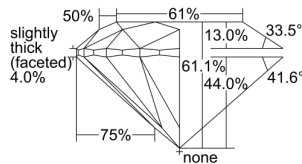

GIA®

FACSIMILE

GIA REPORT

7491644338

Verify this report at GIA.edu

GIA NATURAL DIAMOND DOSSIER®

June 13, 2024
GIA Report Number **7491644338**
Shape and Cutting Style ..... **Round Brilliant**
Measurements ..... **3.72 - 3.73 x 2.27 mm**

GRADING RESULTS

Carat Weight ..... **0.19 carat**
Color Grade ..... **D**
Clarity Grade **VS1**
Cut Grade ..... **Excellent**

ADDITIONAL GRADING INFORMATION

Polish ..... **Excellent**
Symmetry ..... **Excellent**
Fluorescence ..... **None**
Clarity Characteristics..... **Crystal, Pinpoint**
Inscription(s): **GIA 7491644338**

PROPORTIONS

Profile to actual proportions

GRADING SCALES

GIA COLOR SCALE

COLOURLESS	D
	E
	F
	G
	H
	I
	J
NEAR COLOURLESS	K
	L
Faint	M
	N
	O
	P
	Q
	R
	S
	T
	U
	V
	W
	X
	Y
Light	Z

GIA CLARITY SCALE

FLAWLESS	VERY VERY SLIGHTLY INCLUDED	VVS₁	VERY SLIGHTLY INCLUDED	SI₁	SLIGHTLY INCLUDED	I₁	
							FLAWLESS
INTERNALLY FLAWLESS	VERY SLIGHTLY INCLUDED	VVS₂	VERY SLIGHTLY INCLUDED	SI₂	SLIGHTLY INCLUDED	I₂	
		VS₁		VS₂		I₃	

GIA CUT SCALE

EXCELLENT	VERY GOOD	GOOD	FAIR	POOR