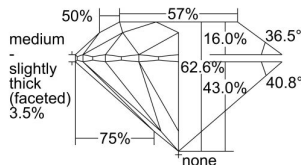

GIA®

FACSIMILE

GIA NATURAL DIAMOND DOSSIER®

April 24, 2024
GIA Report Number **7491178730**
Shape and Cutting Style ..... **Round Brilliant**
Measurements ..... **5.15 - 5.18 x 3.23 mm**

GRADING RESULTS

Carat Weight ..... **0.53 carat**
Color Grade ..... **J**
Clarity Grade **VVS1**
Cut Grade ..... **Excellent**

ADDITIONAL GRADING INFORMATION

Polish ..... **Excellent**
Symmetry ..... **Excellent**
Fluorescence ..... **None**
Clarity Characteristics..... **Pinpoint, Surface Graining**
Inscription(s): **GIA 7491178730**

GIA REPORT 7491178730

Verify this report at GIA.edu

PROPORTIONS

Profile to actual proportions