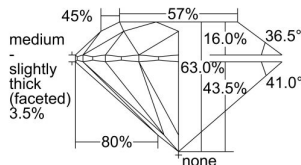

GIA®

FACSIMILE

GIA REPORT 7491157968

Verify this report at GIA.edu

GIA NATURAL DIAMOND DOSSIER®

April 26, 2024
GIA Report Number 7491157968
Shape and Cutting Style ..... Round Brilliant
Measurements ..... 4.71 - 4.75 x 2.98 mm

GRADING RESULTS

Carat Weight ..... 0.41 carat
Color Grade ..... F
Clarity Grade VS1
Cut Grade ..... Excellent

ADDITIONAL GRADING INFORMATION

Polish ..... Excellent
Symmetry ..... Excellent
Fluorescence ..... None
Clarity Characteristics..... Crystal, Cloud, Needle, Pinpoint
Inscription(s): GIA 7491157968

PROPORTIONS

Profile to actual proportions

GRADING SCALES

GIA COLOR SCALE

COLORESS	D
	E
	F
	G
	H
	I
	J
NEAR COLORESS	K
	L
FAINT	M
	N
	O
	P
	Q
	R
	S
	T
	U
	V
	W
	X
	Y
LIGHT	Z

GIA CLARITY SCALE

VERY VERY SLIGHTLY INCLUDED	FLAWLESS
	INTERNALLY FLAWLESS
VERY SLIGHTLY INCLUDED	VVS₁
	VVS₂
SLIGHTLY INCLUDED	VS₁
	VS₂
INCLUDED	SI₁
	SI₂
	I₁
	I₂
	I₃

GIA CUT SCALE

EXCELLENT
VERY GOOD
GOOD
FAIR
POOR