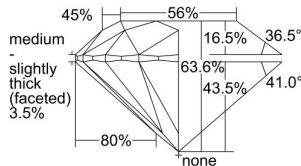

GIA®

FACSIMILE

GIA REPORT 7491144737

Verify this report at GIA.edu

GIA NATURAL DIAMOND DOSSIER®

April 25, 2024
GIA Report Number **7491144737**
Shape and Cutting Style ..... **Round Brilliant**
Measurements ..... **4.98 - 5.06 x 3.20 mm**

GRADING RESULTS

Carat Weight ..... **0.50 carat**
Color Grade ..... **F**
Clarity Grade **VS1**
Cut Grade ..... **Excellent**

ADDITIONAL GRADING INFORMATION

Polish ..... **Excellent**
Symmetry ..... **Very Good**
Fluorescence ..... **None**
Clarity Characteristics..... **Crystal, Cloud, Needle, Pinpoint**
Inscription(s): **GIA 7491144737**

PROPORTIONS

Profile to actual proportions