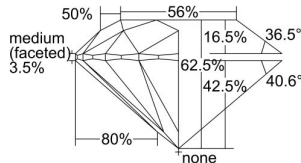

GIA®

FACSIMILE

GIA REPORT

7491144633

Verify this report at GIA.edu

GIA NATURAL DIAMOND DOSSIER®

April 25, 2024
GIA Report Number **7491144633**
Shape and Cutting Style ..... **Round Brilliant**
Measurements ..... **5.27 - 5.31 x 3.31 mm**

GRADING RESULTS

Carat Weight ..... **0.57 carat**
Color Grade ..... **G**
Clarity Grade ..... **Internally Flawless**
Cut Grade ..... **Excellent**

ADDITIONAL GRADING INFORMATION

Polish ..... **Excellent**
Symmetry ..... **Excellent**
Fluorescence ..... **None**
Clarity Characteristics... **Surface Graining, Minor Details of Polish**
Inscription(s): **GIA 7491144633**

PROPORTIONS

Profile to actual proportions

GRADING SCALES

GIA COLOR SCALE	GIA CLARITY SCALE	GIA CUT SCALE	
D	FLAWLESS	EXCELLENT	
E	INTERNALLY FLAWLESS		
F		VVS₁	VERY GOOD
G	VVS₂		
H	VS₁	GOOD	
I	VS₂		
J	SI₁	FAIR	
K	SI₂		
L	I₁	POOR	
M	I₂		
N	I₃		
O			
P			
Q			
R			
S			
T			
U			
V			
W			
X			
Y			
Z