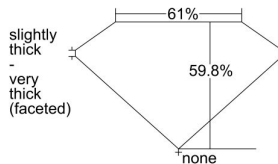

GIA®

FACSIMILE

GIA REPORT 7491074532

Verify this report at GIA.edu

GIA NATURAL DIAMOND DOSSIER®

April 16, 2024
GIA Report Number **7491074532**
Shape and Cutting Style ..... **Heart Brilliant**
Measurements ..... **5.27 x 6.08 x 3.63 mm**

GRADING RESULTS

Carat Weight ..... **0.70 carat**
Color Grade ..... **D**
Clarity Grade ..... **Internally Flawless**

ADDITIONAL GRADING INFORMATION

Polish ..... **Excellent**
Symmetry ..... **Very Good**
Fluorescence ..... **None**
Clarity Characteristics..... **Minor Details of Polish**
Inscription(s): **GIA 7491074532**

PROPORTIONS

Profile not to actual proportions

GRADING SCALES

GIA COLOR SCALE		GIA CLARITY SCALE			
COLORLESS	D	VERY VERY SLIGHTLY INCLUDED	FLAWLESS		
	E		INTERNALLY FLAWLESS		
	F		VVS₁		
	G		VVS₂		
	NEAR COLORLESS	H	VERY SLIGHTLY INCLUDED	VS₁	
		I		VS₂	
		FAINT	J	SLIGHTLY INCLUDED	S₁
			K		S₂
	L		I₁		
	M		I₂		
N	I₃				
O					
VERT LIGHT	P	INCLUDED			
	Q				
	R				
	S				
	T				
	U				
LIGHT	V				
	W				
	X				
	Y				
Z