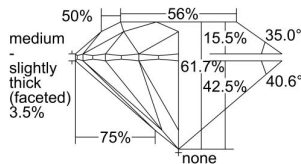

GIA®

FACSIMILE

GIA REPORT

7491010640

Verify this report at GIA.edu

GIA NATURAL DIAMOND DOSSIER®

April 10, 2024
GIA Report Number **7491010640**
Shape and Cutting Style ..... **Round Brilliant**
Measurements ..... **4.73 - 4.77 x 2.93 mm**

GRADING RESULTS

Carat Weight ..... **0.40 carat**
Color Grade ..... **G**
Clarity Grade **VS1**
Cut Grade ..... **Excellent**

ADDITIONAL GRADING INFORMATION

Polish ..... **Excellent**
Symmetry ..... **Excellent**
Fluorescence ..... **Strong Blue**
Clarity Characteristics ..... **Internal Graining**
Inscription(s): **GIA 7491010640**

PROPORTIONS

Profile to actual proportions

GRADING SCALES

GIA COLOR SCALE	GIA CLARITY SCALE	GIA CUT SCALE
COLOURLESS	FLAWLESS	EXCELLENT
D	FLAWLESS	
E	FLAWLESS	VERY GOOD
F	FLAWLESS	
G	FLAWLESS	GOOD
H	FLAWLESS	
I	VVS₁	FAIR
J	VVS₂	
K	VS₁	POOR
L	VS₂	
M	SI₁	
N	SI₂	
O	I₁	
P	I₂	
Q	I₃	
R		
S		
T		
U		
V		
W		
X		
Y		
Z