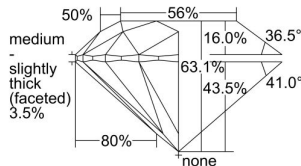

GIA®

FACSIMILE

GIA REPORT 7488952301

Verify this report at GIA.edu

GIA NATURAL DIAMOND DOSSIER®

March 29, 2024
GIA Report Number **7488952301**
Shape and Cutting Style ..... **Round Brilliant**
Measurements ..... **5.09 - 5.12 x 3.22 mm**

GRADING RESULTS

Carat Weight ..... **0.52 carat**
Color Grade ..... **E**
Clarity Grade ..... **Internally Flawless**
Cut Grade ..... **Excellent**

ADDITIONAL GRADING INFORMATION

Polish ..... **Excellent**
Symmetry ..... **Excellent**
Fluorescence ..... **None**
Clarity Characteristics..... **Minor Details of Polish**
Inscription(s): **GIA 7488952301**

PROPORTIONS

Profile to actual proportions

GRADING SCALES

GIA COLOR SCALE	GIA CLARITY SCALE	GIA CUT SCALE	
D	FLAWLESS	EXCELLENT	
E	INTERNALLY FLAWLESS		
F		VVS₁	VERY GOOD
G	VVS₂		
H	VS₁	GOOD	
I	VS₂		
J	SI₁	FAIR	
K	SI₂		
L	I₁	POOR	
M			
N			
O	I₂		
P			
Q			
R	I₃		
S			
T			
U			
V			
W			
X			
Y			
Z