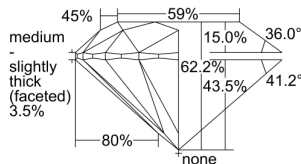

GIA®

FACSIMILE

GIA REPORT 7488936555

Verify this report at GIA.edu

GIA NATURAL DIAMOND DOSSIER®

March 28, 2024
GIA Report Number **7488936555**
Shape and Cutting Style ..... **Round Brilliant**
Measurements ..... **5.88 - 5.91 x 3.67 mm**

GRADING RESULTS

Carat Weight ..... **0.79 carat**
Color Grade ..... **F**
Clarity Grade **S11**
Cut Grade ..... **Excellent**

ADDITIONAL GRADING INFORMATION

Polish ..... **Excellent**
Symmetry ..... **Excellent**
Fluorescence ..... **None**
Clarity Characteristics..... **Cloud, Crystal**
Inscription(s): **GIA 7488936555**

PROPORTIONS

Profile to actual proportions

GRADING SCALES

GIA COLOR SCALE	GIA CLARITY SCALE	GIA CUT SCALE	
D	FLAWLESS	EXCELLENT	
E	INTERNALLY FLAWLESS		
F		VVS₁	VERY GOOD
G	VVS₂		
H	VS₁	GOOD	
I	VS₂		
J	S1₁	FAIR	
K	S1₂		
L	I₁	POOR	
M	I₂		
N	I₃		
O			
P			
Q			
R			
S			
T			
U			
V			
W			
X			
Y			
Z