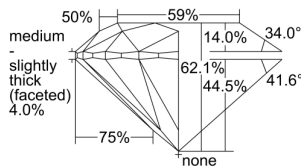

GIA®

FACSIMILE

GIA REPORT 7488907029

Verify this report at GIA.edu

GIA NATURAL DIAMOND DOSSIER®

March 27, 2024
GIA Report Number **7488907029**
Shape and Cutting Style ..... **Round Brilliant**
Measurements ..... **4.87 - 4.90 x 3.03 mm**

GRADING RESULTS

Carat Weight ..... **0.44 carat**
Color Grade ..... **G**
Clarity Grade **S11**
Cut Grade ..... **Excellent**

ADDITIONAL GRADING INFORMATION

Polish ..... **Excellent**
Symmetry ..... **Excellent**
Fluorescence ..... **None**
Clarity Characteristics ..... **Cloud**
Inscription(s): **GIA 7488907029**

PROPORTIONS

Profile to actual proportions

GRADING SCALES

GIA COLOR SCALE	GIA CLARITY SCALE	GIA CUT SCALE	
D	FLAWLESS	EXCELLENT	
E	INTERNALLY FLAWLESS		
F		VVS₁	VERY GOOD
G	VVS₂		
H	VS₁	GOOD	
I	VS₂		
J	S1₁	FAIR	
K	S1₂		
L	I₁	POOR	
M	I₂		
N	I₃		
O			
P			
Q			
R			
S			
T			
U			
V			
W			
X			
Y			
Z