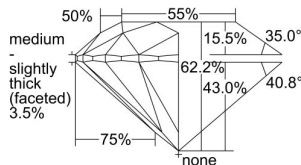

GIA®

FACSIMILE

GIA REPORT

7488843741

Verify this report at GIA.edu

GIA NATURAL DIAMOND DOSSIER®

March 18, 2024

GIA Report Number **7488843741**

Shape and Cutting Style ..... **Round Brilliant**

Measurements ..... **4.28 - 4.30 x 2.67 mm**

GRADING RESULTS

Carat Weight ..... **0.30 carat**

Color Grade ..... **G**

Clarity Grade **S11**

Cut Grade ..... **Excellent**

ADDITIONAL GRADING INFORMATION

Polish ..... **Excellent**

Symmetry ..... **Excellent**

Fluorescence ..... **None**

Clarity Characteristics..... **Feather, Cloud**

Inscription(s): GIA 7488843741

PROPORTIONS

Profile to actual proportions