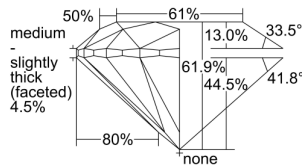

GIA®

FACSIMILE

GIA REPORT 7488787712

Verify this report at GIA.edu

GIA NATURAL DIAMOND DOSSIER®

March 12, 2024
GIA Report Number **7488787712**
Shape and Cutting Style ..... **Round Brilliant**
Measurements ..... **5.05 - 5.08 x 3.14 mm**

GRADING RESULTS

Carat Weight ..... **0.50 carat**
Color Grade ..... **E**
Clarity Grade **S11**
Cut Grade ..... **Excellent**

ADDITIONAL GRADING INFORMATION

Polish ..... **Very Good**
Symmetry ..... **Excellent**
Fluorescence ..... **None**
Clarity Characteristics..... **Crystal, Cloud**
Inscription(s): **GIA 7488787712**

PROPORTIONS

Profile to actual proportions

GRADING SCALES

GIA COLOR SCALE	GIA CLARITY SCALE	GIA CUT SCALE	
D	FLAWLESS	EXCELLENT	
E	INTERNALLY FLAWLESS		
F		VVS₁	VERY GOOD
G	VVS₂		
H	VS₁	GOOD	
I	VS₂		
J	S1₁	FAIR	
K	S1₂		
L	I₁	POOR	
M	I₂		
N	I₃		
O			
P			
Q			
R			
S			
T			
U			
V			
W			
X			
Y			
Z