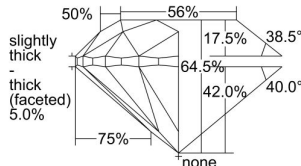

GIA®

FACSIMILE

GIA REPORT 7488762443

Verify this report at GIA.edu

GIA NATURAL DIAMOND DOSSIER®

March 08, 2024
GIA Report Number **7488762443**
Shape and Cutting Style ..... **Round Brilliant**
Measurements ..... **4.92 - 4.97 x 3.19 mm**

GRADING RESULTS

Carat Weight ..... **0.50 carat**
Color Grade ..... **J**
Clarity Grade **VS1**
Cut Grade ..... **Very Good**

ADDITIONAL GRADING INFORMATION

Polish ..... **Excellent**
Symmetry ..... **Very Good**
Fluorescence ..... **None**
Clarity Characteristics.....**Crystal, Pinpoint, Indented Natural**
Inscription(s): **GIA 7488762443**

PROPORTIONS

Profile to actual proportions

GRADING SCALES

GIA COLOR SCALE

COLORESS	D
	E
	F
	G
	H
	I
	J
NEAR COLORESS	K
	L
Faint	M
	N
	O
	P
Very Light	R
	S
	T
	U
	V
Light	W
	X
	Y
	Z

GIA CLARITY SCALE

VERY VERY SLIGHTLY INCLUDED	FLAWLESS
	INTERNALLY FLAWLESS
VERY SLIGHTLY INCLUDED	VVS₁
	VVS₂
SLIGHTLY INCLUDED	VS₁
	VS₂
INCLUDED	SI₁
	SI₂
INCLUDED	I₁
	I₂
	I₃

GIA CUT SCALE

EXCELLENT
VERY GOOD
GOOD
FAIR
POOR