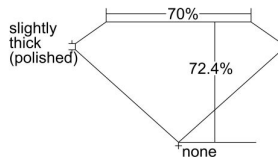

GIA®

FACSIMILE

GIA REPORT

7488743931

Verify this report at GIA.edu

GIA NATURAL DIAMOND DOSSIER®

March 06, 2024
GIA Report Number **7488743931**
Shape and Cutting Style ..... **Square Modified Brilliant**
Measurements ..... **4.41 x 4.40 x 3.19 mm**

GRADING RESULTS

Carat Weight ..... **0.51 carat**
Color Grade ..... **H**
Clarity Grade **VS1**

ADDITIONAL GRADING INFORMATION

Polish ..... **Excellent**
Symmetry ..... **Very Good**
Fluorescence ..... **None**
Clarity Characteristics..... **Needle, Pinpoint**
Inspection(s): GIA 7488743931

PROPORTIONS

Profile not to actual proportions

GRADING SCALES

GIA COLOR SCALE		GIA CLARITY SCALE			
COLORLESS	D	VERY VERY SLIGHTLY INCLUDED	FLAWLESS		
	E		INTERNALLY FLAWLESS		
	F		VVS₁		
	NEAR COLORLESS	G	VERY SLIGHTLY INCLUDED	VVS₂	
		H		VS₁	
		FAINT	I	SLIGHTLY INCLUDED	VS₂
			J		SI₁
	LIGHT	K	INCLUDED	SI₂	
		L		I₁	
		M	I₂		
N					
O					
P		I₃			
Q					
R					
S					
T					
U					
V					
W					
X					
Y					
Z