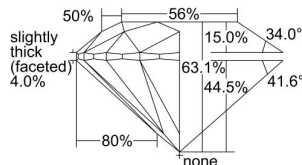

GIA®

FACSIMILE

GIA REPORT 7488703551

Verify this report at GIA.edu

GIA NATURAL DIAMOND DOSSIER®

February 29, 2024
GIA Report Number **7488703551**
Shape and Cutting Style ..... **Round Brilliant**
Measurements ..... **5.14 - 5.18 x 3.26 mm**

GRADING RESULTS

Carat Weight ..... **0.53 carat**
Color Grade ..... **I**
Clarity Grade **VS1**
Cut Grade ..... **Excellent**

ADDITIONAL GRADING INFORMATION

Polish ..... **Excellent**
Symmetry ..... **Excellent**
Fluorescence ..... **None**
Clarity Characteristics ..... **Crystal**
Inscription(s): **GIA 7488703551**

PROPORTIONS

Profile to actual proportions

GRADING SCALES

GIA COLOR SCALE

COLOREDNESS	D
	E
	F
	G
	H
	I
	J
NEAR COLORLESS	K
	L
Faint	M
	N
	O
	P
Very Light	R
	S
	T
	U
	V
Light	W
	X
	Y
	Z

GIA CLARITY SCALE

FLAWLESS	INTERNAL FLAWLESS	VERY VERY SLIGHTLY INCLUDED	VERY SLIGHTLY INCLUDED	SLIGHTLY INCLUDED	INCLUDED	FLAWLESS
						EXCELLENT
VVS₁	VVS₂	VS₁	VS₂	SI₁	SI₂	VERY GOOD
						GOOD
I₁	I₂	I₃				FAIR
						POOR

GIA CUT SCALE

EXCELLENT
VERY GOOD
GOOD
FAIR
POOR