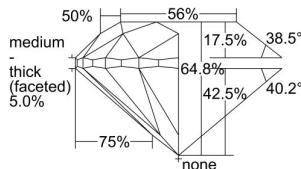

GIA®

FACSIMILE

GIA REPORT

7488562859

Verify this report at GIA.edu

GIA NATURAL DIAMOND DOSSIER®

February 15, 2024

GIA Report Number **7488562859**

Shape and Cutting Style ..... **Round Brilliant**

Measurements ..... **5.47 - 5.53 x 3.57 mm**

GRADING RESULTS

Carat Weight ..... **0.70 carat**

Color Grade ..... **F**

Clarity Grade **VS1**

Cut Grade ..... **Very Good**

ADDITIONAL GRADING INFORMATION

Polish ..... **Excellent**

Symmetry ..... **Very Good**

Fluorescence ..... **Strong Blue**

Clarity Characteristics.....**Crystal, Indented Natural, Pinpoint**

Inscription(s): **GIA 7488562859**

PROPORTIONS

Profile to actual proportions

GRADING SCALES

GIA
COLOR
SCALE

COLORLESS	D
	E
	F
	G
	H
	I
	J
NEAR COLORLESS	K
	L
Faint	M
	N
	O
	P
Very Light	Q
	R
	S
	T
	U
	V
	W
	X
	Y
Light	Z

GIA
CLARITY
SCALE

	FLAWLESS
	INTERNALLY FLAWLESS
VERY VERY SLIGHTLY INCLUDED	VVS₁
	VVS₂
VERY SLIGHTLY INCLUDED	VS₁
	VS₂
SLIGHTLY INCLUDED	SI₁
	SI₂
	I₁
	I₂
INCLUDED	I₃

GIA
CUT
SCALE

	EXCELLENT
	VERY GOOD
	GOOD
	FAIR
	POOR