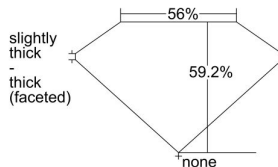

GIA®

FACSIMILE

GIA REPORT

7488488419

Verify this report at GIA.edu

GIA NATURAL DIAMOND DOSSIER®

February 06, 2024

GIA Report Number 7488488419

Shape and Cutting Style ..... Heart Brilliant

Measurements ..... 3.93 x 4.62 x 2.74 mm

GRADING RESULTS

Carat Weight ..... 0.30 carat

Color Grade ..... D

Clarity Grade SI2

ADDITIONAL GRADING INFORMATION

Polish ..... Very Good

Symmetry ..... Very Good

Fluorescence ..... Faint

Clarity Characteristics..... Cloud, Crystal

Inscription(s): GIA 7488488419

PROPORTIONS

Profile not to actual proportions

GRADING SCALES

GIA COLOR SCALE		GIA CLARITY SCALE			
COLORLESS	D	VERY VERY SLIGHTLY INCLUDED	FLAWLESS		
	E		INTERNALLY FLAWLESS		
	F	VERY SLIGHTLY INCLUDED	VVS₁		
	G		VVS₂		
	H		VS₁		
	NEAR COLORLESS	I	SLIGHTLY INCLUDED	VS₂	
		J		SI₁	
		FAINT	K	INCLUDED	SI₂
			L		I₁
			M		I₂
VERT LIGHT	N	INCLUDED	I₃		
	O				
	P				
	Q				
	R				
	S				
LIGHT	T				
	U				
	V				
	W				
	X				
Y					
Z