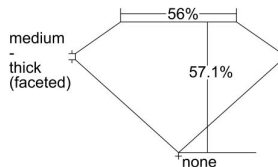

GIA®

FACSIMILE

GIA REPORT

7488419854

Verify this report at GIA.edu

GIA NATURAL DIAMOND DOSSIER®

January 24, 2024
GIA Report Number 7488419854
Shape and Cutting Style ..... Heart Brilliant
Measurements ..... 4.46 x 5.16 x 2.95 mm

GRADING RESULTS

Carat Weight ..... 0.41 carat
Color Grade ..... G
Clarity Grade VVS2

ADDITIONAL GRADING INFORMATION

Polish ..... Excellent
Symmetry ..... Very Good
Fluorescence ..... Medium Blue
Clarity Characteristics ..... Cloud
Inscription(s): GIA 7488419854

PROPORTIONS

Profile not to actual proportions

GRADING SCALES

GIA COLOR SCALE		GIA CLARITY SCALE			
COLORLESS	D	VERY VERY SLIGHTLY INCLUDED	FLAWLESS		
	E		INTERNALLY FLAWLESS		
	F		VVS₁		
	NEAR COLORLESS	G	VVS₂		
		H	VERY SLIGHTLY INCLUDED	VS₁	
		I		VS₂	
		FAINT	J	SLIGHTLY INCLUDED	SI₁
			K		SI₂
	L		I₁		
	LIGHT		M	INCLUDED	I₂
N			I₃		
O					
P					
Q					
	R				
	S				
	T				
	U				
	V				
	W				
	X				
	Y				
	Z