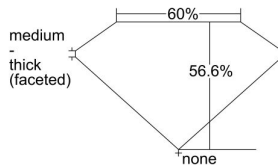

GIA®

FACSIMILE

GIA REPORT

7488350121

Verify this report at GIA.edu

GIA NATURAL DIAMOND DOSSIER®

January 15, 2024
GIA Report Number **7488350121**
Shape and Cutting Style ..... **Heart Brilliant**
Measurements ..... **4.46 x 5.20 x 2.94 mm**

GRADING RESULTS

Carat Weight ..... **0.40 carat**
Color Grade ..... **G**
Clarity Grade **VVS1**

ADDITIONAL GRADING INFORMATION

Polish ..... **Very Good**
Symmetry ..... **Very Good**
Fluorescence ..... **Medium Blue**
Clarity Characteristics..... **Pinpoint, Feather**
Inscription(s): **GIA 7488350121**

PROPORTIONS

Profile not to actual proportions

GRADING SCALES

GIA COLOR SCALE		GIA CLARITY SCALE			
COLORLESS	D	VERY VERY SLIGHTLY INCLUDED	FLAWLESS		
	E		INTERNALLY FLAWLESS		
	F	VERY SLIGHTLY INCLUDED	VVS₁		
	G		VVS₂		
	H		VS₁		
	NEAR COLORLESS	I	SLIGHTLY INCLUDED	VS₂	
		J		SI₁	
		FAINT	K	INCLUDED	SI₂
			L		I₁
			M		I₂
VERT LIGHT	N	LIGHT	I₃		
	O				
	P				
	Q				
	R