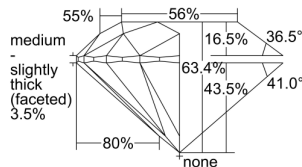

GIA®

FACSIMILE

GIA REPORT

7488276067

Verify this report at GIA.edu

GIA NATURAL DIAMOND DOSSIER®

January 04, 2024
GIA Report Number **7488276067**
Shape and Cutting Style ..... **Round Brilliant**
Measurements ..... **5.23 - 5.27 x 3.33 mm**

GRADING RESULTS

Carat Weight ..... **0.56 carat**
Color Grade ..... **F**
Clarity Grade ..... **Internally Flawless**
Cut Grade ..... **Excellent**

ADDITIONAL GRADING INFORMATION

Polish ..... **Excellent**
Symmetry ..... **Excellent**
Fluorescence ..... **Strong Blue**
Clarity Characteristics..... **Minor Details of Polish**
Inscription(s): **GIA 7488276067**

PROPORTIONS

Profile to actual proportions

GRADING SCALES

GIA COLOR SCALE

COLORLESS	D
	E
	F
	G
	H
	I
	J
NEAR COLORLESS	K
	L
Faint	M
	N
	O
	P
	R
	S
	T
	U
	V
	W
	X
	Y
Light	Z

GIA CLARITY SCALE

GIA CUT SCALE

EXCELLENT
VERY GOOD
GOOD
FAIR
POOR