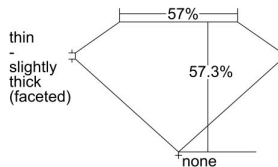

GIA®

FACSIMILE

GIA REPORT

7488238304

Verify this report at GIA.edu

GIA NATURAL DIAMOND DOSSIER®

December 27, 2023
GIA Report Number **7488238304**
Shape and Cutting Style ..... **Heart Brilliant**
Measurements ..... **4.53 x 5.25 x 3.01 mm**

GRADING RESULTS

Carat Weight ..... **0.42 carat**
Color Grade ..... **D**
Clarity Grade **S11**

ADDITIONAL GRADING INFORMATION

Polish ..... **Excellent**
Symmetry ..... **Very Good**
Fluorescence ..... **None**
Clarity Characteristics..... **Crystal, Cloud, Feather**
Inscription(s): **GIA 7488238304**

PROPORTIONS

Profile not to actual proportions

GRADING SCALES

GIA COLOR SCALE		GIA CLARITY SCALE	
NEAR COLORLESS	D	VERY SLIGHTLY SIGHTLY INCLUDED	FLAWLESS
	E		INTERNALLY FLAWLESS
	F		VVS₁
	G		VVS₂
	H		VS₁
	I		VS₂
	J		S1₁
	K		S1₂
	L		I₁
	M		I₂
FAINT	N	INCLUDED	I₃
	O		
	P		
	Q		
VERY LIGHT	R		
	S		
	T		
	U		
LIGHT	V		
	W		
	X		
	Y		
Z