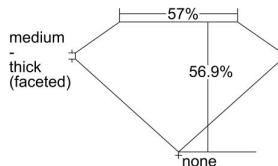

GIA®

FACSIMILE

GIA REPORT 7488054106

Verify this report at GIA.edu

GIA NATURAL DIAMOND DOSSIER®

November 10, 2023
GIA Report Number **7488054106**
Shape and Cutting Style ..... **Heart Brilliant**
Measurements ..... **4.55 x 4.97 x 2.83 mm**

GRADING RESULTS

Carat Weight ..... **0.36 carat**
Color Grade ..... **F**
Clarity Grade **VVS1**

ADDITIONAL GRADING INFORMATION

Polish ..... **Excellent**
Symmetry ..... **Very Good**
Fluorescence ..... **Strong Blue**
Clarity Characteristics ..... **Feather**
Inscription(s): **GIA 7488054106**

PROPORTIONS

Profile not to actual proportions

GRADING SCALES

GIA COLOR SCALE		GIA CLARITY SCALE			
COLORLESS	D	VERY VERY SLIGHTLY INCLUDED	FLAWLESS		
	E		INTERNALLY FLAWLESS		
	F	VERY SLIGHTLY INCLUDED	VVS₁		
	G		VVS₂		
	H		VS₁		
	NEAR COLORLESS	I	SLIGHTLY INCLUDED	VS₂	
		J		SI₁	
		FAINT	K	INCLUDED	SI₂
			L		I₁
			M		I₂
VERT LIGHT			N	INCLUDED	I₃
			O		
			P		
	Q				
LIGHT	R				
	S				
	T				
	U				
	V				
	Z