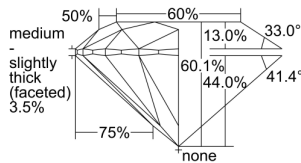

GIA®

FACSIMILE

GIA REPORT 7486965833

Verify this report at GIA.edu

GIA NATURAL DIAMOND DOSSIER®

April 02, 2024
GIA Report Number **7486965833**
Shape and Cutting Style ..... **Round Brilliant**
Measurements ..... **3.77 - 3.79 x 2.27 mm**

GRADING RESULTS

Carat Weight ..... **0.19 carat**
Color Grade ..... **D**
Clarity Grade **VS1**
Cut Grade ..... **Excellent**

ADDITIONAL GRADING INFORMATION

Polish ..... **Excellent**
Symmetry ..... **Excellent**
Fluorescence ..... **Faint**
Clarity Characteristics..... **Cloud, Crystal**
Inscription(s): **GIA 7486965833**

PROPORTIONS

Profile to actual proportions

GRADING SCALES

GIA COLOR SCALE	GIA CLARITY SCALE	GIA CUT SCALE
D	FLAWLESS	EXCELLENT
E	FLAWLESS	
F	INTERNALLY FLAWLESS	VERY GOOD
G	FLAWLESS	
H	VVS₁	GOOD
I	VVS₂	
J	VS₁	FAIR
K	VS₂	
L	SI₁	POOR
M	SI₂	
N	I₁	
O	I₂	
P	I₃	
Q		
R		
S		
T		
U		
V		
W		
X		
Y		
Z