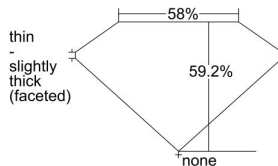

GIA®

FACSIMILE

GIA REPORT

7486955991

Verify this report at GIA.edu

GIA NATURAL DIAMOND DOSSIER®

March 29, 2024
GIA Report Number 7486955991
Shape and Cutting Style ..... Heart Brilliant
Measurements ..... 4.18 x 4.88 x 2.89 mm

GRADING RESULTS

Carat Weight ..... 0.33 carat
Color Grade ..... H
Clarity Grade VS1

ADDITIONAL GRADING INFORMATION

Polish ..... Excellent
Symmetry ..... Very Good
Fluorescence ..... None
Clarity Characteristics..... Crystal, Feather
Inscription(s): GIA 7486955991

PROPORTIONS

Profile not to actual proportions

GRADING SCALES

GIA COLOR SCALE		GIA CLARITY SCALE			
COLORLESS	D	VERY VERY SLIGHTLY INCLUDED	FLAWLESS		
	E		INTERNALLY FLAWLESS		
	F	VERY SLIGHTLY INCLUDED	VVS₁		
	G		VVS₂		
	H		VS₁		
	NEAR COLORLESS	I	SLIGHTLY INCLUDED	VS₂	
		J		SI₁	
		FAINT	K	INCLUDED	SI₂
			L		I₁
			M		I₂
VERT LIGHT			N	INCLUDED	I₃
			O		
			P		
	Q				
LIGHT	R				
	S				
	T				
	U				
	V				
	Z