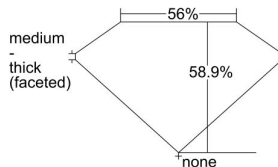

GIA®

FACSIMILE

GIA REPORT

7486942102

Verify this report at GIA.edu

GIA NATURAL DIAMOND DOSSIER®

March 28, 2024
GIA Report Number **7486942102**
Shape and Cutting Style ..... **Heart Brilliant**
Measurements ..... **4.82 x 5.66 x 3.34 mm**

GRADING RESULTS

Carat Weight ..... **0.53 carat**
Color Grade ..... **G**
Clarity Grade **VVS1**

ADDITIONAL GRADING INFORMATION

Polish ..... **Excellent**
Symmetry ..... **Excellent**
Fluorescence ..... **Medium Blue**
Clarity Characteristics..... **Cloud, Pinpoint, Feather**
Inspection(s): **GIA 7486942102**

PROPORTIONS

Profile not to actual proportions

GRADING SCALES

GIA COLOR SCALE		GIA CLARITY SCALE			
COLORLESS	D	VERY VERY SLIGHTLY INCLUDED	FLAWLESS		
	E		INTERNALLY FLAWLESS		
	F	VERY SLIGHTLY INCLUDED	VVS₁		
	G		VVS₂		
	H		VS₁		
	NEAR COLORLESS	I	SLIGHTLY INCLUDED	VS₂	
		J		SI₁	
		FAINT	K	INCLUDED	SI₂
			L		I₁
			M		I₂
VERT LIGHT			N	INCLUDED	I₃
			O		
			P		
	Q				
LIGHT	R				
	S				
	T				
	U				
	V				
	Z