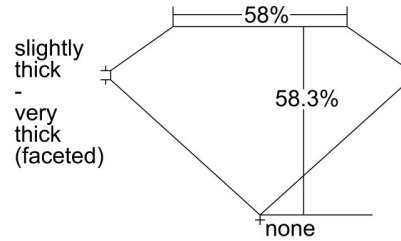

GIA NATURAL DIAMOND GRADING REPORT

March 26, 2024
GIA Report Number 7486905504
Shape and Cutting Style Heart Brilliant
Measurements 6.24 x 6.77 x 3.95 mm

GRADING RESULTS

Carat Weight 1.00 carat
Color Grade E
Clarity Grade VVS1

ADDITIONAL GRADING INFORMATION

Polish Very Good
Symmetry Very Good
Fluorescence None
Inscription(s): GIA 7486905504
Comments: Additional pinpoints are not shown.

PROPORTIONS

Profile not to actual proportions

CLARITY CHARACTERISTICS

KEY TO SYMBOLS*

- Pinpoint
- ~ Feather
- ^ Extra Facet

* Red symbols denote internal characteristics (inclusions). Green or black symbols denote external characteristics (blemishes). Diagram is an approximate representation of the diamond, and symbols shown indicate type, position, and approximate size of clarity characteristics. All clarity characteristics may not be shown. Details of finish are not shown.