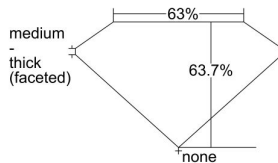

GIA®

FACSIMILE

GIA REPORT 7486811513

Verify this report at GIA.edu

GIA NATURAL DIAMOND DOSSIER®

March 13, 2024
GIA Report Number **7486811513**
Shape and Cutting Style ..... **Marquise Brilliant**
Measurements ..... **7.29 x 3.84 x 2.45 mm**

GRADING RESULTS

Carat Weight ..... **0.40 carat**
Color Grade ..... **H**
Clarity Grade **VS1**

ADDITIONAL GRADING INFORMATION

Polish ..... **Excellent**
Symmetry ..... **Good**
Fluorescence ..... **None**
Clarity Characteristics..... **Crystal, Cloud, Pinpoint**
Inscription(s): **GIA 7486811513**

PROPORTIONS

Profile not to actual proportions

GRADING SCALES

GIA COLOR SCALE		GIA CLARITY SCALE			
COLORLESS	D	VERY VERY SLIGHTLY INCLUDED	FLAWLESS		
	E		INTERNALLY FLAWLESS		
	F	VERY SLIGHTLY INCLUDED	VVS₁		
	G		VVS₂		
	H		VS₁		
	NEAR COLORLESS	I	SLIGHTLY INCLUDED	VS₂	
		J		SI₁	
		FAINT	K	INCLUDED	SI₂
			L		I₁
			M		I₂
VERT LIGHT	N	INCLUDED	I₃		
	O				
	P				
	Q				
	R				
LIGHT	S				
	T				
	U				
	V				
	W				
	Z