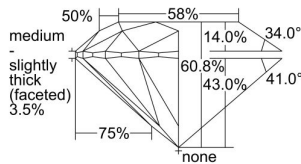

GIA®

FACSIMILE

GIA REPORT 7486781708

Verify this report at GIA.edu

GIA NATURAL DIAMOND DOSSIER®

March 12, 2024
GIA Report Number **7486781708**
Shape and Cutting Style ..... **Round Brilliant**
Measurements ..... **5.10 - 5.13 x 3.11 mm**

GRADING RESULTS

Carat Weight ..... **0.50 carat**
Color Grade ..... **G**
Clarity Grade **VVS1**
Cut Grade ..... **Excellent**

ADDITIONAL GRADING INFORMATION

Polish ..... **Excellent**
Symmetry ..... **Excellent**
Fluorescence ..... **None**
Clarity Characteristics..... **Internal Graining**
Inscription(s): **GIA 7486781708**

PROPORTIONS

Profile to actual proportions

GRADING SCALES

GIA COLOR SCALE	GIA CLARITY SCALE	GIA CUT SCALE	
D	FLAWLESS	EXCELLENT	
E	INTERNALLY FLAWLESS		
F		VVS₁	VERY GOOD
G	VVS₂		
H	VS₁	GOOD	
I	VS₂		
J	SI₁	FAIR	
K	SI₂		
L	I₁	POOR	
M	I₂		
N	I₃		
O			
P			
Q			
R			
S			
T			
U			
V			
W			
X			
Y			
Z