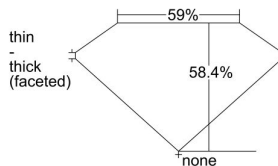

GIA®

FACSIMILE

GIA REPORT

7486710312

Verify this report at GIA.edu

GIA NATURAL DIAMOND DOSSIER®

March 01, 2024
GIA Report Number **7486710312**
Shape and Cutting Style ..... **Heart Brilliant**
Measurements ..... **4.55 x 5.21 x 3.05 mm**

GRADING RESULTS

Carat Weight ..... **0.41 carat**
Color Grade ..... **D**
Clarity Grade **VS2**

ADDITIONAL GRADING INFORMATION

Polish ..... **Excellent**
Symmetry ..... **Very Good**
Fluorescence ..... **None**
Clarity Characteristics..... **Crystal, Feather**
Inscription(s): GIA 7486710312

PROPORTIONS

Profile not to actual proportions

GRADING SCALES

GIA COLOR SCALE		GIA CLARITY SCALE			
COLORLESS	D	VERY VERY SLIGHTLY INCLUDED	FLAWLESS		
	E		INTERNALLY FLAWLESS		
	F	VERY SLIGHTLY INCLUDED	VVS₁		
	G		VVS₂		
	H		VS₁		
	NEAR COLORLESS	I	SLIGHTLY INCLUDED	VS₂	
		J		SI₁	
		FAINT	K	INCLUDED	SI₂
			L		I₁
			M		I₂
VERT LIGHT	N	LIGHT	I₃		
	O				
	P				
	Q				
	R				
	S				
	T				
LIGHT	U				
	V				
	W				
	X				
Y					
Z