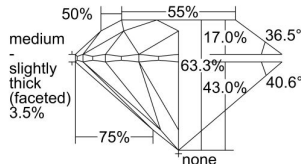

GIA®

FACSIMILE

GIA REPORT

7486697655

Verify this report at GIA.edu

GIA NATURAL DIAMOND DOSSIER®

March 01, 2024

GIA Report Number **7486697655**

Shape and Cutting Style ..... **Round Brilliant**

Measurements ..... **5.87 - 5.92 x 3.73 mm**

GRADING RESULTS

Carat Weight ..... **0.80 carat**

Color Grade ..... **H**

Clarity Grade **VS1**

Cut Grade ..... **Excellent**

ADDITIONAL GRADING INFORMATION

Polish ..... **Excellent**

Symmetry ..... **Excellent**

Fluorescence ..... **None**

Clarity Characteristics..... **Cloud, Crystal, Pinpoint**

Inscription(s): **GIA 7486697655**

PROPORTIONS

Profile to actual proportions

GRADING SCALES

GIA
COLOR
SCALE

COLORLESS	D
	E
	F
	G
	H
NEAR COLORLESS	I
	J
	K
	L
FAIN	M
	N
	O
	P
VERY LIGHT	Q
	R
	S
	T
	U
	V
	W
	X
	Y
LIGHT	Z

GIA
CLARITY
SCALE

FLAWLESS	VERY VERY SLIGHTLY INCLUDED	VVS₁	
			VVS₂
INTERNALLY FLAWLESS	VERY SLIGHTLY INCLUDED	VS₁	
		VS₂	
SLIGHTLY INCLUDED	SLIGHTLY INCLUDED	SI₁	
		SI₂	
INCLUDED	INCLUDED	I₁	
		I₂	
		I₃	

GIA
CUT
SCALE

EXCELLENT
VERY GOOD
GOOD
FAIR
POOR