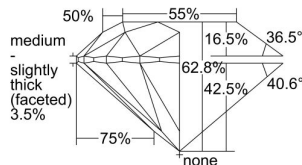

GIA®

FACSIMILE

GIA REPORT

7486438690

Verify this report at GIA.edu

GIA NATURAL DIAMOND DOSSIER®

January 30, 2024
GIA Report Number **7486438690**
Shape and Cutting Style ..... **Round Brilliant**
Measurements ..... **4.69 - 4.72 x 2.96 mm**

GRADING RESULTS

Carat Weight ..... **0.40 carat**
Color Grade ..... **G**
Clarity Grade **VVS1**
Cut Grade ..... **Excellent**

ADDITIONAL GRADING INFORMATION

Polish ..... **Excellent**
Symmetry ..... **Excellent**
Fluorescence ..... **None**
Clarity Characteristics..... **Internal Graining, Surface Graining**
Inscription(s): **GIA 7486438690**

PROPORTIONS

Profile to actual proportions

GRADING SCALES

GIA COLOR SCALE	GIA CLARITY SCALE	GIA CUT SCALE
COLOURLESS	FLAWLESS	EXCELLENT
D	INTERNALLY FLAWLESS	
E	VVS₁	VERY GOOD
F		
G	VVS₂	
H	VS₁	GOOD
I		
J	VS₂	
K	SI₁	FAIR
L		
M	SI₂	
N	I₁	POOR
O		
P	I₂	
Q	I₃	
R		
S		
T		
U		
V		
W		
X		
Y		
Z