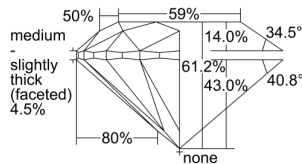

GIA®

FACSIMILE

GIA REPORT

7486325306

Verify this report at GIA.edu

GIA NATURAL DIAMOND DOSSIER®

January 10, 2024
GIA Report Number **7486325306**
Shape and Cutting Style ..... **Round Brilliant**
Measurements ..... **4.38 - 4.41 x 2.69 mm**

GRADING RESULTS

Carat Weight ..... **0.32 carat**
Color Grade ..... **H**
Clarity Grade **VVS1**
Cut Grade ..... **Excellent**

ADDITIONAL GRADING INFORMATION

Polish ..... **Excellent**
Symmetry ..... **Excellent**
Fluorescence ..... **Strong Blue**
Clarity Characteristics ..... **Pinpoint**
Inscription(s): **GIA 7486325306**

PROPORTIONS

Profile to actual proportions

GRADING SCALES

GIA COLOR SCALE	GIA CLARITY SCALE	GIA CUT SCALE	
D	FLAWLESS	EXCELLENT	
E	INTERNALLY FLAWLESS		
F		VVS₁	VERY GOOD
G	VVS₂		
H	VS₁	GOOD	
I	VS₂		
J	SI₁	FAIR	
K	SI₂		
L	I₁	POOR	
M			
N			
O	I₂		
P			
Q	I₃		
R			
S			
T			
U			
V			
W			
X			
Y			
Z