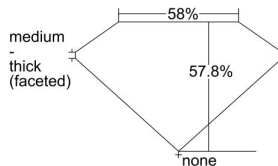

GIA®

FACSIMILE

GIA REPORT

7486324047

Verify this report at GIA.edu

GIA NATURAL DIAMOND DOSSIER®

January 09, 2024
GIA Report Number 7486324047
Shape and Cutting Style ..... Heart Brilliant
Measurements ..... 5.11 x 5.89 x 3.41 mm

GRADING RESULTS

Carat Weight ..... 0.60 carat
Color Grade ..... F
Clarity Grade VVS1

ADDITIONAL GRADING INFORMATION

Polish ..... Excellent
Symmetry ..... Excellent
Fluorescence ..... Medium Blue
Clarity Characteristics ..... Pinpoint, Feather
Inscription(s): GIA 7486324047

PROPORTIONS

Profile not to actual proportions

GRADING SCALES

GIA COLOR SCALE		GIA CLARITY SCALE			
COLORLESS	D	VERY VERY SLIGHTLY INCLUDED	FLAWLESS		
	E		INTERNALLY FLAWLESS		
	F	VERY SLIGHTLY INCLUDED	VVS₁		
	G		VVS₂		
	H		VS₁		
	NEAR COLORLESS	I	SLIGHTLY INCLUDED	VS₂	
		J		SI₁	
		FAINT	K	INCLUDED	SI₂
			L		I₁
			M		I₂
VERT LIGHT	N	LIGHT	I₃		
	O				
	P				
	Q				
	R