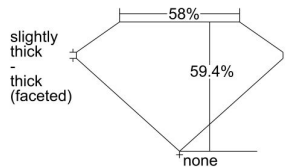

GIA®

FACSIMILE

GIA REPORT

7486172421

Verify this report at GIA.edu

GIA NATURAL DIAMOND DOSSIER®

December 14, 2023
GIA Report Number **7486172421**
Shape and Cutting Style ..... **Heart Brilliant**
Measurements ..... **4.02 x 4.72 x 2.80 mm**

GRADING RESULTS

Carat Weight ..... **0.31 carat**
Color Grade ..... **D**
Clarity Grade **VVS2**

ADDITIONAL GRADING INFORMATION

Polish ..... **Excellent**
Symmetry ..... **Very Good**
Fluorescence ..... **Faint**
Clarity Characteristics..... **Cloud, Needle, Pinpoint**
Inspection(s): **GIA 7486172421**

PROPORTIONS

Profile not to actual proportions

GRADING SCALES

GIA COLOR SCALE		GIA CLARITY SCALE			
COLORLESS	D	VERY VERY SLIGHTLY INCLUDED	FLAWLESS		
	E		INTERNALLY FLAWLESS		
	F	VERY SLIGHTLY INCLUDED	VVS₁		
	G		VVS₂		
	H		VS₁		
	NEAR COLORLESS	I	SLIGHTLY INCLUDED	VS₂	
		J		SI₁	
		FAINT	K	INCLUDED	SI₂
			L		I₁
			M		I₂
VERT LIGHT	N	INCLUDED	I₃		
	O				
	P				
	Q				
	R				
LIGHT	S				
	T				
	U				
	V				
	W				
X					
Y					
Z