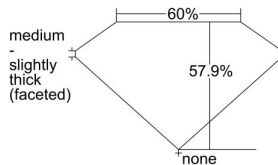

GIA®

FACSIMILE

GIA REPORT

7483889206

Verify this report at gia.edu

GIA NATURAL DIAMOND DOSSIER®

March 21, 2024

GIA Report Number 7483889206

Shape and Cutting Style ..... Heart Brilliant

Measurements ..... 4.87 x 5.64 x 3.26 mm

GRADING RESULTS

Carat Weight ..... 0.51 carat

Color Grade ..... D

Clarity Grade VVS2

ADDITIONAL GRADING INFORMATION

Polish ..... Excellent

Symmetry ..... Very Good

Fluorescence ..... None

Clarity Characteristics..Needle, Pinpoint, Cloud, Surface Graining

Inscription(s): GIA 7483889206

PROPORTIONS

Profile not to actual proportions

GRADING SCALES

GIA COLOR SCALE		GIA CLARITY SCALE			
COLORLESS	D	VERY VERY SLIGHTLY INCLUDED	FLAWLESS		
	E		INTERNALLY FLAWLESS		
	F	VERY SLIGHTLY INCLUDED	VVS₁		
	G		VVS₂		
	H		VS₁		
	NEAR COLORLESS	I	SLIGHTLY INCLUDED	VS₂	
		J		SI₁	
		FAINT	K	INCLUDED	SI₂
			L		I₁
			M		I₂
VERT LIGHT			N	INCLUDED	I₃
			O		
			P		
	LIGHT	Q			
R					
S					
T					
	U				
	V				
	W				
	X				
	Y				
	Z