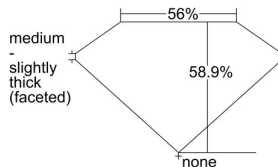

GIA®

FACSIMILE

GIA REPORT

7483877756

Verify this report at GIA.edu

GIA NATURAL DIAMOND DOSSIER®

March 20, 2024

GIA Report Number **7483877756**

Shape and Cutting Style ..... **Heart Brilliant**

Measurements ..... **4.53 x 5.07 x 2.98 mm**

GRADING RESULTS

Carat Weight ..... **0.40 carat**

Color Grade ..... **F**

Clarity Grade **VS1**

ADDITIONAL GRADING INFORMATION

Polish ..... **Excellent**

Symmetry ..... **Very Good**

Fluorescence ..... **Faint**

Clarity Characteristics..... **Crystal, Cloud, Needle, Pinpoint**

Inscription(s): **GIA 7483877756**

PROPORTIONS

Profile not to actual proportions

GRADING SCALES

GIA COLOR SCALE		GIA CLARITY SCALE		
COLORLESS	D	VERY VERY SLIGHTLY INCLUDED	FLAWLESS	
	E		INTERNALLY FLAWLESS	
	F		VS₁	
	G		VS₂	
	NEAR COLORLESS	H	VERY SLIGHTLY INCLUDED	VS₁
		I		VS₂
		J		SI₁
		K		SI₂
	FAINT	L	SLIGHTLY INCLUDED	I₁
		M		I₂
N		I₃		
O				
VERT LIGHT	P			
	Q			
	R			
	S			
	T			
	U			
LIGHT	V			
	W			
	X			
	Y			
	Z