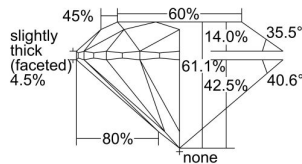

GIA®

FACSIMILE

GIA REPORT

7483830581

Verify this report at GIA.edu

GIA NATURAL DIAMOND DOSSIER®

April 05, 2024
GIA Report Number **7483830581**
Shape and Cutting Style ..... **Round Brilliant**
Measurements ..... **5.05 - 5.09 x 3.10 mm**

GRADING RESULTS

Carat Weight ..... **0.50 carat**
Color Grade ..... **D**
Clarity Grade **VS1**
Cut Grade ..... **Excellent**

ADDITIONAL GRADING INFORMATION

Polish ..... **Excellent**
Symmetry ..... **Excellent**
Fluorescence ..... **None**
Clarity Characteristics..... **Crystal, Indented Natural, Needle, Pinpoint**

Inscription(s): GIA 7483830581

PROPORTIONS

Profile to actual proportions

GRADING SCALES

GIA COLOR SCALE	GIA CLARITY SCALE	GIA CUT SCALE	
D	FLAWLESS	EXCELLENT	
E	INTERNALLY FLAWLESS		
F		VVS₁	VERY GOOD
G	VVS₂		
H	VS₁	GOOD	
I	VS₂		
J	SI₁	FAIR	
K	SI₂		
L	I₁	POOR	
M	I₂		
N	I₃		
O			
P			
Q			
R			
S			
T			
U			
V			
W			
X			
Y			
Z