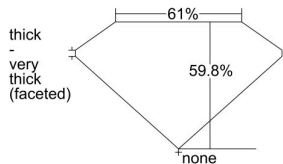

GIA®

FACSIMILE

GIA REPORT 7483802318

Verify this report at GIA.edu

GIA NATURAL DIAMOND DOSSIER®

March 13, 2024
GIA Report Number **7483802318**
Shape and Cutting Style ..... **Heart Brilliant**
Measurements ..... **4.28 x 5.03 x 3.01 mm**

GRADING RESULTS

Carat Weight ..... **0.40 carat**
Color Grade ..... **H**
Clarity Grade **VVS2**

ADDITIONAL GRADING INFORMATION

Polish ..... **Excellent**
Symmetry ..... **Good**
Fluorescence ..... **None**
Clarity Characteristics..... **Feather, Pinpoint**
Inscription(s): GIA 7483802318

PROPORTIONS

Profile not to actual proportions

GRADING SCALES

GIA COLOR SCALE		GIA CLARITY SCALE			
COLORLESS	D	VERY VERY SLIGHTLY INCLUDED	FLAWLESS		
	E		INTERNALLY FLAWLESS		
	F	VERY SLIGHTLY INCLUDED	VVS₁		
	G		VVS₂		
	H		VS₁		
	NEAR COLORLESS	I	SLIGHTLY INCLUDED	VS₂	
		J		SI₁	
		FAINT	K	INCLUDED	SI₂
			L		I₁
			M		I₂
VERT LIGHT			N	INCLUDED	I₃
			O		
			P		
	Q				
LIGHT	R				
	S				
	T				
	U				
	V				
	Z