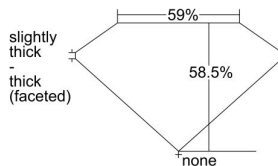

GIA®

FACSIMILE

GIA REPORT 7483802157

Verify this report at GIA.edu

GIA NATURAL DIAMOND DOSSIER®

March 12, 2024
GIA Report Number **7483802157**
Shape and Cutting Style ..... **Heart Brilliant**
Measurements ..... **4.70 x 5.16 x 3.02 mm**

GRADING RESULTS

Carat Weight ..... **0.44 carat**
Color Grade ..... **D**
Clarity Grade **VS1**

ADDITIONAL GRADING INFORMATION

Polish ..... **Excellent**
Symmetry ..... **Excellent**
Fluorescence ..... **Medium Blue**
Clarity Characteristics..... **Crystal, Pinpoint**
Inscription(s): **GIA 7483802157**

PROPORTIONS

Profile not to actual proportions

GRADING SCALES

GIA COLOR SCALE		GIA CLARITY SCALE			
COLORLESS	D	VERY VERY SLIGHTLY INCLUDED	FLAWLESS		
	E		INTERNALLY FLAWLESS		
	F	VERY SLIGHTLY INCLUDED	VS₁		
	G		VS₂		
	H		VS₁		
	NEAR COLORLESS	I	SLIGHTLY INCLUDED	VS₂	
		J		SI₁	
		FAINT	K	INCLUDED	SI₂
			L		I₁
			M		I₂
VERT LIGHT			N	LIGHT	I₃
	O				
	P				
	Q				
LIGHT	R				
	S				
	T				
	U				
	V				
	Z