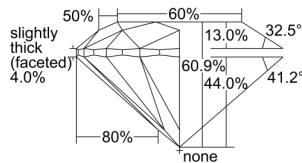

GIA®

FACSIMILE

GIA REPORT 7483763452

Verify this report at GIA.edu

GIA NATURAL DIAMOND DOSSIER®

March 08, 2024
GIA Report Number **7483763452**
Shape and Cutting Style ..... **Round Brilliant**
Measurements ..... **5.16 - 5.21 x 3.16 mm**

GRADING RESULTS

Carat Weight ..... **0.52 carat**
Color Grade ..... **G**
Clarity Grade **VS1**
Cut Grade ..... **Excellent**

ADDITIONAL GRADING INFORMATION

Polish ..... **Excellent**
Symmetry ..... **Excellent**
Fluorescence ..... **None**
Clarity Characteristics..... **Cloud, Pinpoint**
Inscription(s): **GIA 7483763452**

PROPORTIONS

GRADING SCALES

GIA COLOR SCALE	GIA CLARITY SCALE	GIA CUT SCALE	
D	FLAWLESS	EXCELLENT	
E	INTERNALLY FLAWLESS		
F		VVS₁	VERY GOOD
G	VVS₂		
H	VS₁	GOOD	
I	VS₂		
J	SI₁	FAIR	
K	SI₂		
L	I₁	POOR	
M	I₂		
N	I₃		
O			
P			
Q			
R			
S			
T			
U			
V			
W			
X			
Y			
Z