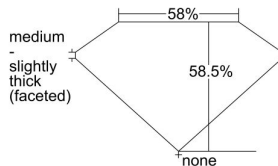

GIA®

FACSIMILE

GIA REPORT

7483529167

Verify this report at GIA.edu

GIA NATURAL DIAMOND DOSSIER®

February 09, 2024

GIA Report Number 7483529167

Shape and Cutting Style ..... Heart Brilliant

Measurements ..... 4.96 x 5.74 x 3.36 mm

GRADING RESULTS

Carat Weight ..... 0.57 carat

Color Grade ..... E

Clarity Grade VS1

ADDITIONAL GRADING INFORMATION

Polish ..... Excellent

Symmetry ..... Excellent

Fluorescence ..... Faint

Clarity Characteristics..... Crystal, Needle, Pinpoint

Inscription(s): GIA 7483529167

PROPORTIONS

Profile not to actual proportions

GRADING SCALES

GIA COLOR SCALE		GIA CLARITY SCALE	
COLORLESS	D	VERY VERY SLIGHTLY INCLUDED	FLAWLESS
	E		INTERNALLY FLAWLESS
	F		VVS₁
	G		VVS₂
	H		VS₁
	I		VS₂
	J		SI₁
	K		SI₂
	L		I₁
	M		I₂
NEAR COLORLESS	N	SLIGHTLY INCLUDED	I₃
	O		
	P		
	Q		
FAINT	R		
	S		
	T		
	U		
VERY LIGHT	V		
	W		
	X		
	Y		
LIGHT	Z