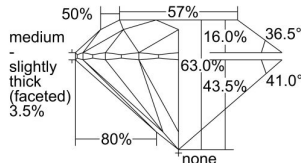

GIA®

FACSIMILE

GIA REPORT 7483515378

Verify this report at GIA.edu

GIA NATURAL DIAMOND DOSSIER®

February 08, 2024
GIA Report Number **7483515378**
Shape and Cutting Style ..... **Round Brilliant**
Measurements ..... **4.77 - 4.78 x 3.01 mm**

GRADING RESULTS

Carat Weight ..... **0.42 carat**
Color Grade ..... **H**
Clarity Grade **VS2**
Cut Grade ..... **Excellent**

ADDITIONAL GRADING INFORMATION

Polish ..... **Excellent**
Symmetry ..... **Excellent**
Fluorescence ..... **None**
Clarity Characteristics..... **Crystal, Indented Natural**
Inscription(s): **GIA 7483515378**

PROPORTIONS

Profile to actual proportions

GRADING SCALES

GIA COLOR SCALE

COLORLESS	D
	E
	F
	G
	H
	I
	J
NEAR COLORLESS	K
	L
Faint	M
	N
	O
	P
	Q
	R
	S
	T
	U
	V
	W
	X
	Y
Light	Z

GIA CLARITY SCALE

FLAWLESS	VERY VERY SLIGHTLY INCLUDED	VVS₁	
			VVS₂
INTERNALLY FLAWLESS	VERY SLIGHTLY INCLUDED	VS₁	
		VS₂	
SLIGHTLY INCLUDED	SLIGHTLY INCLUDED	SI₁	
		SI₂	
INCLUDED	INCLUDED	I₁	
		I₂	
		I₃	

GIA CUT SCALE

EXCELLENT	VERY GOOD	GOOD	FAIR	POOR