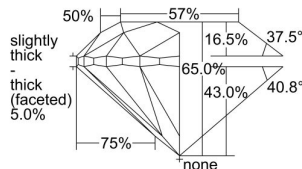

GIA®

FACSIMILE

GIA REPORT

7483445608

Verify this report at GIA.edu

GIA NATURAL DIAMOND DOSSIER®

January 31, 2024
GIA Report Number **7483445608**
Shape and Cutting Style ..... **Round Brilliant**
Measurements ..... **4.90 - 4.96 x 3.20 mm**

GRADING RESULTS

Carat Weight ..... **0.50 carat**
Color Grade ..... **E**
Clarity Grade **VS2**
Cut Grade ..... **Very Good**

ADDITIONAL GRADING INFORMATION

Polish ..... **Excellent**
Symmetry ..... **Very Good**
Fluorescence ..... **None**
Clarity Characteristics..... **Crystal, Cloud**
Inscription(s): **GIA 7483445608**

PROPORTIONS

Profile to actual proportions

GRADING SCALES

GIA COLOR SCALE

COLOREDNESS	D
	E
	F
	G
	H
	I
	J
NEAR COLORLESS	K
	L
Faint	M
	N
	O
	P
Very Light	Q
	R
	S
	T
	U
	V
Light	W
	X
	Y
	Z

GIA CLARITY SCALE

FLAWLESS	VERY VERY SLIGHTLY INCLUDED	VS₁	VS₂	SLIGHTLY INCLUDED	SI₁	SI₂	I₁	I₂	I₃	
										INTERNALLY FLAWLESS

GIA CUT SCALE

EXCELLENT
VERY GOOD
GOOD
FAIR
POOR