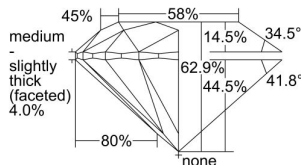

GIA®

FACSIMILE

GIA REPORT 7482942568

Verify this report at GIA.edu

GIA NATURAL DIAMOND DOSSIER®

March 28, 2024
GIA Report Number **7482942568**
Shape and Cutting Style ..... **Round Brilliant**
Measurements ..... **5.15 - 5.19 x 3.25 mm**

GRADING RESULTS

Carat Weight ..... **0.53 carat**
Color Grade ..... **G**
Clarity Grade **VS1**
Cut Grade ..... **Excellent**

ADDITIONAL GRADING INFORMATION

Polish ..... **Excellent**
Symmetry ..... **Excellent**
Fluorescence ..... **None**
Clarity Characteristics..... **Crystal, Cloud, Needle, Pinpoint**
Inscription(s): **GIA 7482942568**

PROPORTIONS

Profile to actual proportions

GRADING SCALES

GIA COLOR SCALE

COLORLESS	D
	E
	F
	G
	H
	I
	J
NEAR COLORLESS	K
	L
	M
	N
	O
	P
	Q
	R
	S
	T
	U
	V
	W
	X
	Y
	Z

GIA CLARITY SCALE

FLAWLESS	INTERNAL FLAWLESS	
		FLAWLESS
VERY VERY SLIGHTLY INCLUDED	VVS₁	
	VVS₂	
VERY SLIGHTLY INCLUDED	VS₁	
	VS₂	
SLIGHTLY INCLUDED	SI₁	
	SI₂	
INCLUDED	I₁	
	I₂	
	I₃	

GIA CUT SCALE

EXCELLENT
VERY GOOD
GOOD
FAIR
POOR