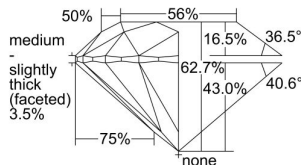

GIA®

FACSIMILE

GIA REPORT 7482880369

Verify this report at GIA.edu

GIA NATURAL DIAMOND DOSSIER®

March 20, 2024
GIA Report Number **7482880369**
Shape and Cutting Style ..... **Round Brilliant**
Measurements ..... **4.46 - 4.48 x 2.80 mm**

GRADING RESULTS

Carat Weight ..... **0.34 carat**
Color Grade ..... **E**
Clarity Grade **VS1**
Cut Grade ..... **Excellent**

ADDITIONAL GRADING INFORMATION

Polish ..... **Excellent**
Symmetry ..... **Excellent**
Fluorescence ..... **None**
Clarity Characteristics..... **Crystal, Needle, Pinpoint**
Inscription(s): **GIA 7482880369**

PROPORTIONS

Profile to actual proportions