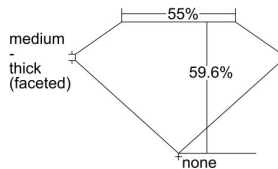

GIA®

FACSIMILE

GIA REPORT

7482729145

Verify this report at GIA.edu

GIA NATURAL DIAMOND DOSSIER®

March 04, 2024
GIA Report Number 7482729145
Shape and Cutting Style ..... Heart Brilliant
Measurements ..... 4.45 x 5.19 x 3.09 mm

GRADING RESULTS

Carat Weight ..... 0.41 carat
Color Grade ..... F
Clarity Grade VS1

ADDITIONAL GRADING INFORMATION

Polish ..... Excellent
Symmetry ..... Excellent
Fluorescence ..... Medium Blue
Clarity Characteristics..... Crystal, Cloud, Pinpoint
Inscription(s): GIA 7482729145

PROPORTIONS

Profile not to actual proportions

GRADING SCALES

GIA COLOR SCALE		GIA CLARITY SCALE	
COLORLESS	D	VERY VERY SLIGHTLY INCLUDED	FLAWLESS
	E		INTERNALLY FLAWLESS
	F		VVS₁
	G		VVS₂
	H		VS₁
	I		VS₂
	J		SI₁
	K		SI₂
	L		I₁
	M		I₂
NEAR COLORLESS	N	SLIGHTLY INCLUDED	I₃
	O		
	P		
	Q		
FAINT	R	INCLUDED	
	S		
	T		
	U		
VERY LIGHT	V		
	W		
	X		
	Y		
LIGHT	Z