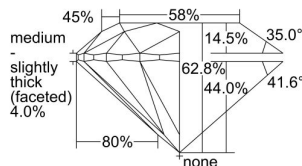

GIA®

FACSIMILE

GIA REPORT 7482697226

Verify this report at GIA.edu

GIA NATURAL DIAMOND DOSSIER®

March 01, 2024
GIA Report Number **7482697226**
Shape and Cutting Style ..... **Round Brilliant**
Measurements ..... **5.02 - 5.08 x 3.18 mm**

GRADING RESULTS

Carat Weight ..... **0.50 carat**
Color Grade ..... **F**
Clarity Grade **VS2**
Cut Grade ..... **Excellent**

ADDITIONAL GRADING INFORMATION

Polish ..... **Excellent**
Symmetry ..... **Very Good**
Fluorescence ..... **None**
Clarity Characteristics ..... **Crystal**
Inscription(s): **GIA 7482697226**

PROPORTIONS

Profile to actual proportions

GRADING SCALES

GIA COLOR SCALE

COLOREDNESS	D
	E
	F
	G
	H
	I
	J
NEAR COLORLESS	K
	L
	M
Faint	N
	O
	P
	R
	S
	T
	U
	V
	W
	X
	Y
Light	Z

GIA CLARITY SCALE

VERY VERY SLIGHTLY INCLUDED	FLAWLESS
	INTERNALLY FLAWLESS
VERY SLIGHTLY INCLUDED	VVS₁
	VVS₂
SLIGHTLY INCLUDED	VS₁
	VS₂
INCLUDED	SI₁
	SI₂
	I₁
	I₂
	I₃

GIA CUT SCALE

EXCELLENT
VERY GOOD
GOOD
FAIR
POOR